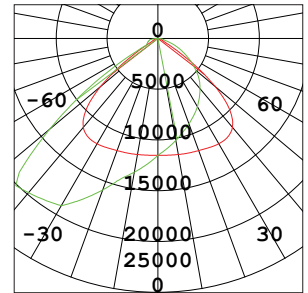

PHOTOMETRIC DIAGRAM

Unit: cd

- C0/180,104.5

- C90/270,64.0

KEY INFORMATION

Power	175 / 200 W
Lumen Output	30,697 / 34,372 lm
Mounting Type	Bracket Mounting
Dimming Type	0-10V Dimming
Product Colour	Black RAL 9005
IP Rating	IP65
IK Rating	IK08
HACCP Approval	Not Applicable
Rebate Scheme Approvals	Not Applicable
Driver	Integral
Warranty	5 Years

PHOTOMETRIC

Efficacy	174 / 173 lm/w
CCT	4000 K
CRI	>80
SDCM	≤3
UGR	23
Beam Angle	60° x 105°
Lifespan	100,000 hr

ELECTRICAL

Input Voltage	220-240Vac,50/60Hz
Power Factor	> 0.9
Electrical Classification	CLASS I
Flicker-Free	Yes
Surge Protection	10 kV

OTHERS

PE Cell	Integrated
Angle Adjustment	0-180°
Body Material	Die-cast Aluminum
Diffuser Material	Polycarbonate (Clear)
Operating Ambient Temp.	-40 ~ 50°C
Connection Type	2 m, Flying lead
Weight	5.1 kg
Dimensions	442 x 320 x 60 mm