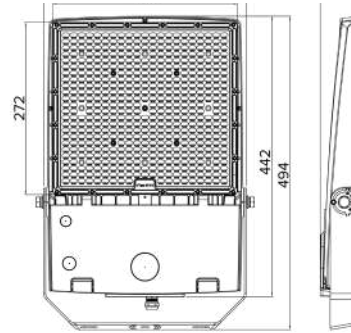

OTHERS

PE Cell	Integrated
Angle Adjustment	0-180°
Body Material	Die-cast Aluminum
Diffuser Material	Polycarbonate (Clear)
Operating Ambient Temp.	-40 ~ 50°C
Connection Type	2 m, Flying lead
Weight	5.1 kg
Dimensions	442 x 320 x 60 mm

APPLICATIONS

- Shed
- Carport
- Side of Building
- Carpark
- Temporary Installations
- General Industrial
- Area Lighting
- Sport Complex

DIMENSIONS

200W

ACCESSORIES

Type 3 Lens

Description	Product Code
200W T3 Lens	PARX200W-LENS-T3